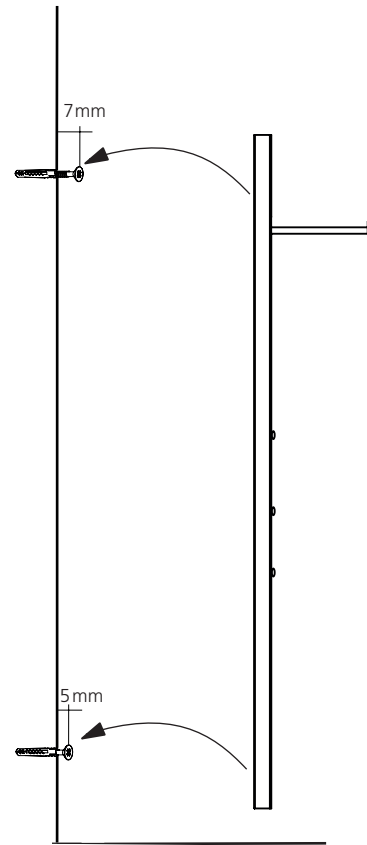

LINE GARDEROBENELEMENT /
LINE COAT-STAND ELEMENT
MONTAGEANLEITUNG / ASSEMBLY INSTRUCTION

2x

8x40

2x

5x70