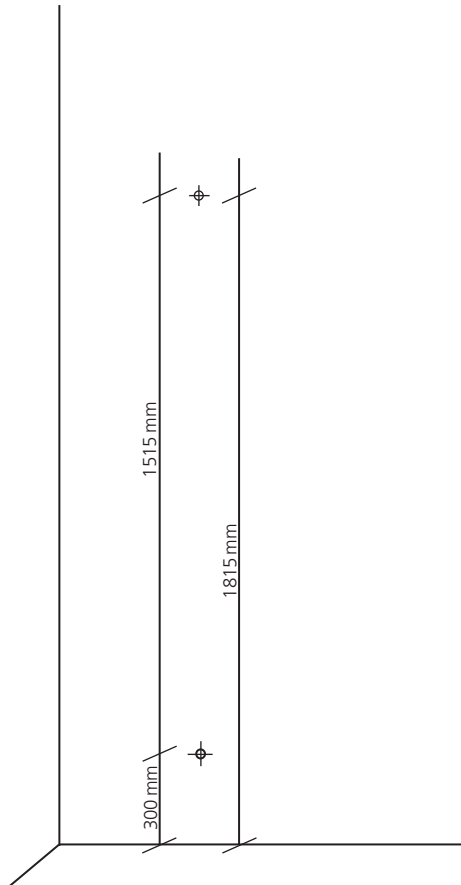

LINE GARDEROBENELEMENT /
LINE COAT-STAND ELEMENT
MONTAGEANLEITUNG / ASSEMBLY INSTRUCTION

2x

8x40

2x

5x70